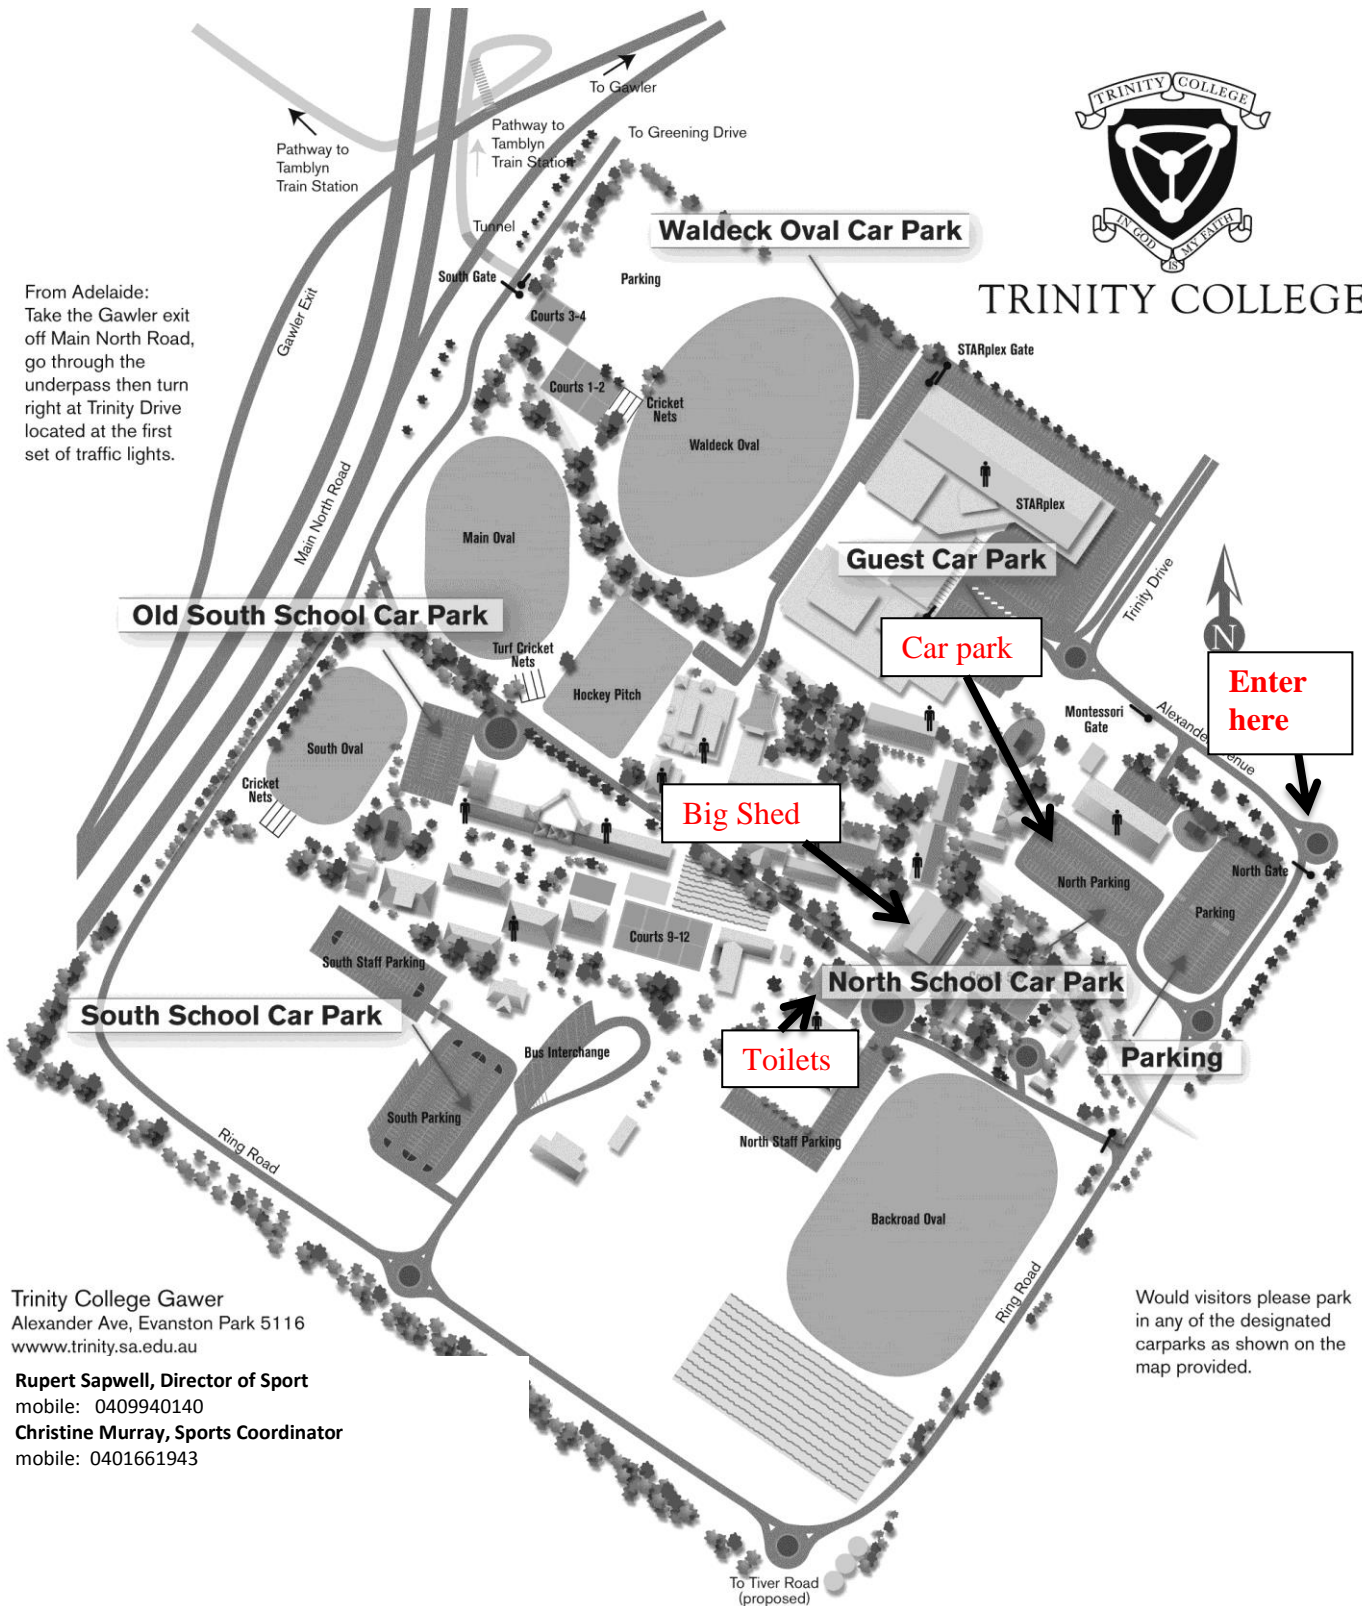

TRINITY COLLEGE

From Adelaide:
Take the Gawler exit
off Main North Road,
go through the
underpass then turn
right at Trinity Drive
located at the first
set of traffic lights.

Trinity College Gawler
Alexander Ave, Evanston Park 5116
www.trinity.sa.edu.au

Rupert Sapwell, Director of Sport
mobile: 0409940140
Christine Murray, Sports Coordinator
mobile: 0401661943

Would visitors please park
in any of the designated
carparks as shown on the
map provided.